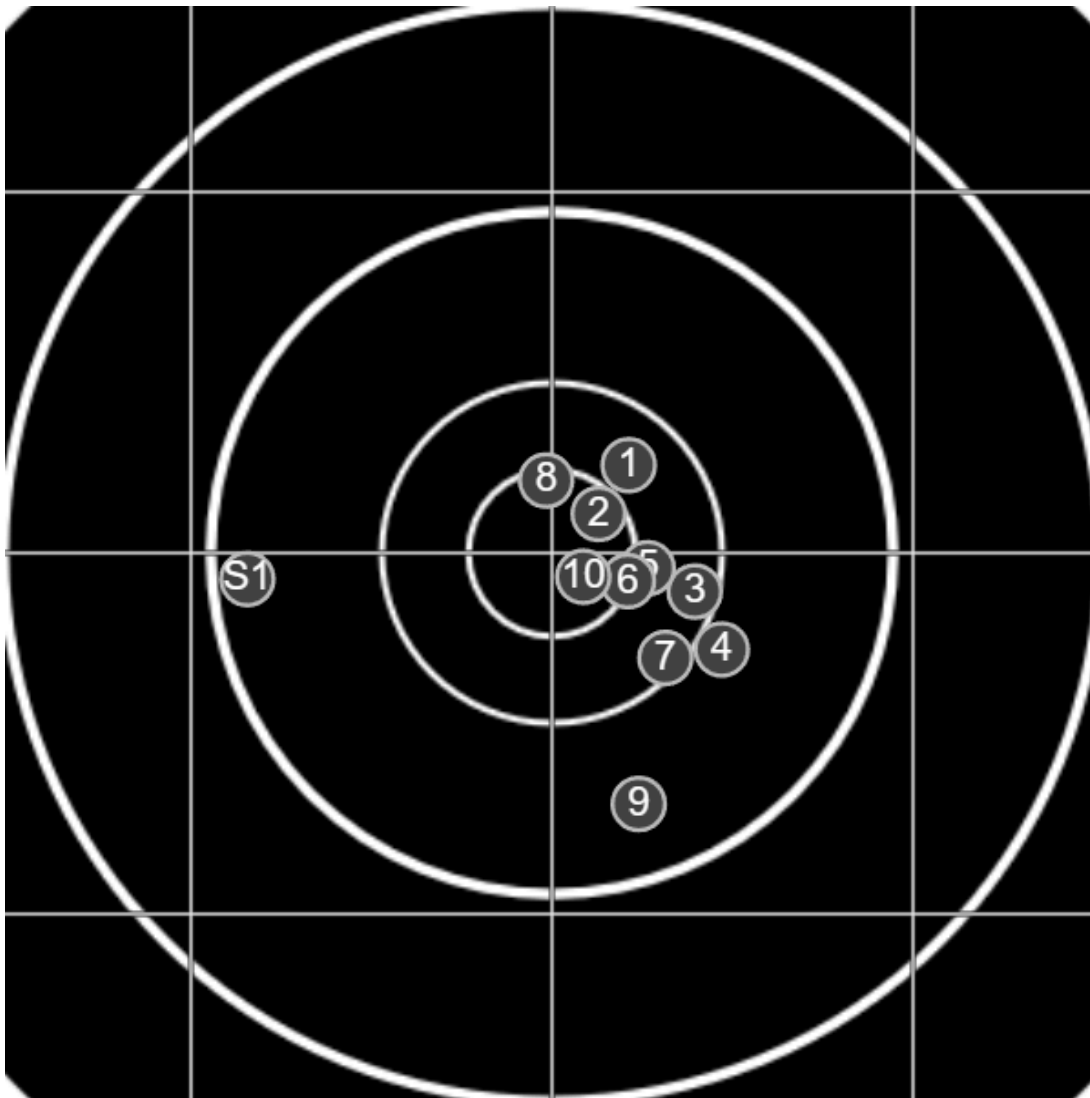

**SILVER
MOUNTAIN
TARGETS**
Made in Canada

true
04/05/2024
2:53:04 pm

BRC Club Shoot
Series 4
900 yards

BRC T4 [-61]
AU-LR

Group: 249.4 mm
(129.2w x 249.3h)

(F)
Shooter
Mal Wright [m24]

58.4

FINAL
v: 1779, sd: 8.1