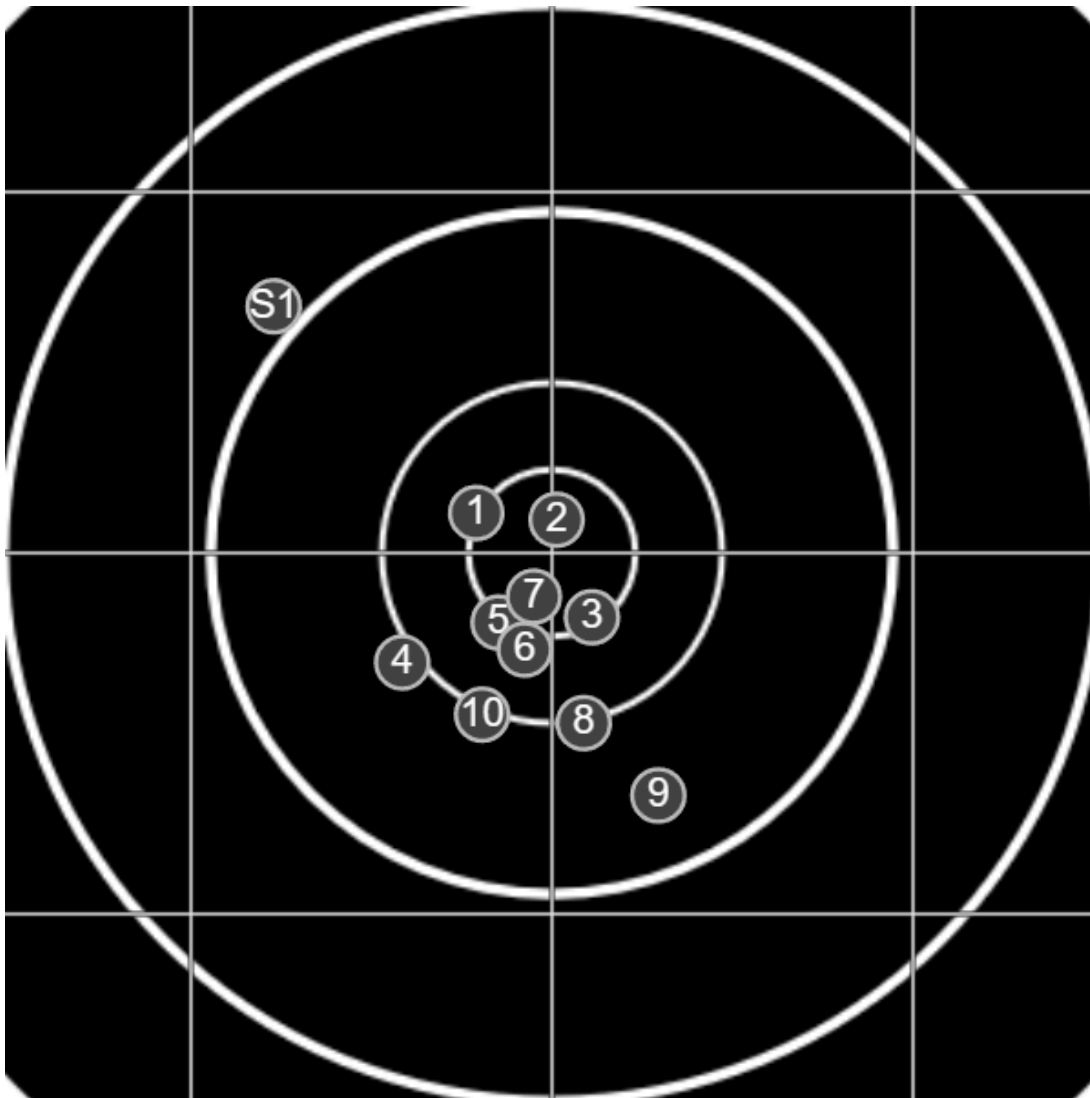

**SILVER
MOUNTAIN
TARGETS**
Made in Canada

true
04/05/2024
2:27:37 pm

BRC Club Shoot
Series 4
900 yards

BRC T4 [-61]
AU-LR

Group: 247.3 mm
(188.4w x 207.8h)

(F)
Shooter
Mal Wright [m24]

58.5

FINAL
v: 1775, sd: 9.3

**SILVER
MOUNTAIN
TARGETS**
Made in Canada

true
04/05/2024
2:53:04 pm

BRC Club Shoot
Series 4
900 yards

BRC T4 [-61]
AU-LR

Group: 249.4 mm
(129.2w x 249.3h)

(F)
Shooter
Mal Wright [m24]

58.4

FINAL
v: 1779, sd: 8.1